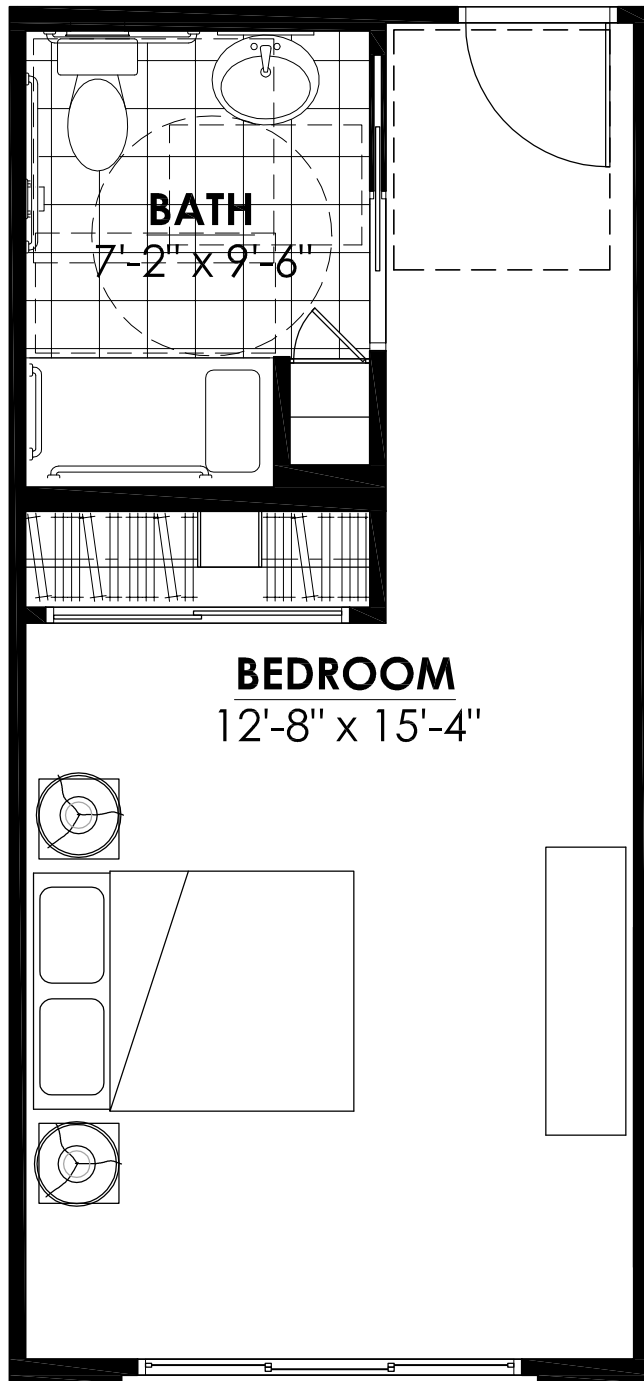

UNIT PLAN

SCALE: 1/4" = 1'-0"

TODD & ASSOCIATES, INC.

ARCHITECTURE PLANNING LANDSCAPE ARCHITECTURE
602.952.8280p www.toddassoc.com

The Retreat @ Desert Cove Assisted Living •
Scottsdale, Arizona
Project Number: 10-7009-01 • Date: 08-25-11